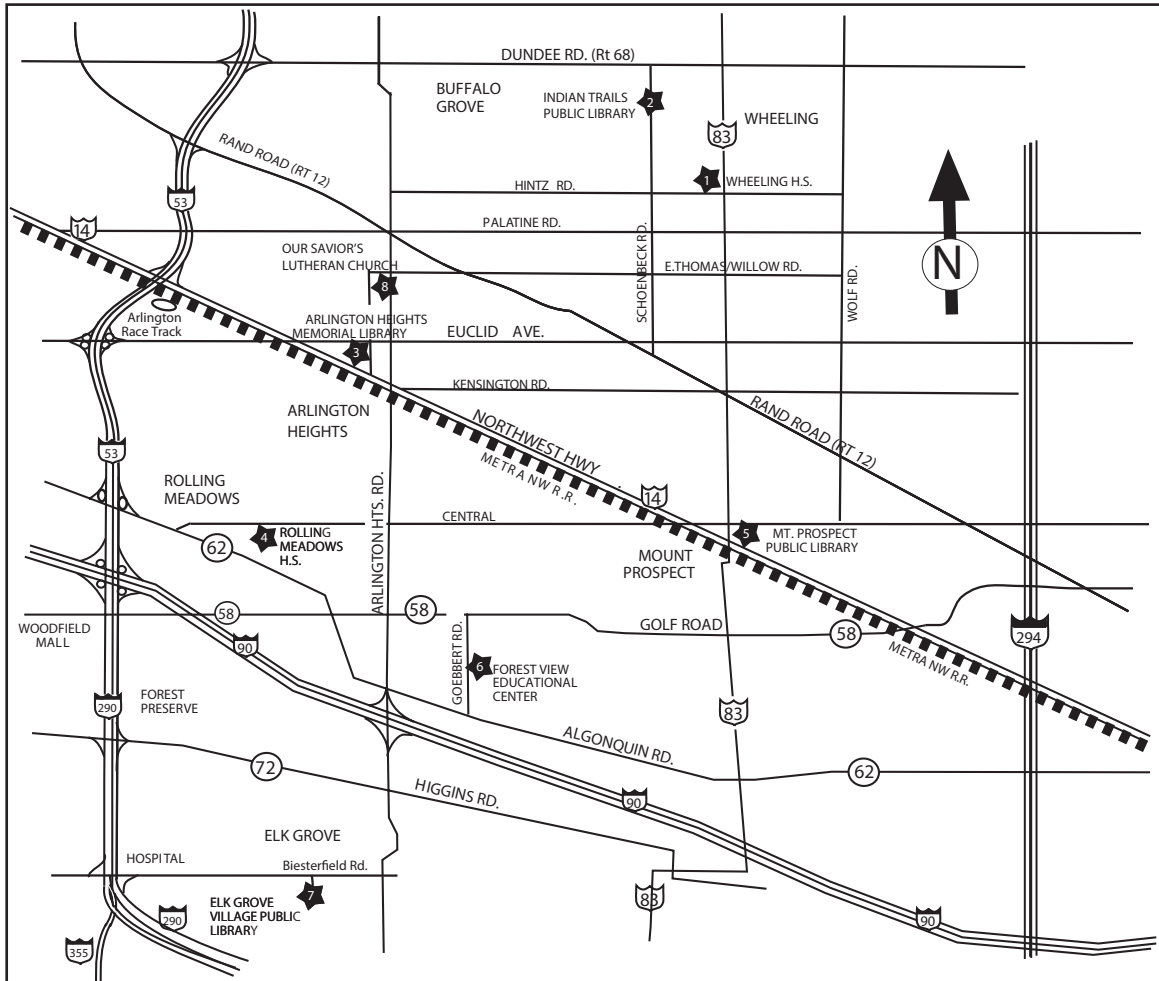

Community Education
TOWNSHIP HIGH SCHOOL DISTRICT 214

Township High School District 214
READ TO LEARN
Adult Literacy/Volunteer Program

READ TO LEARN
1985-2015: 30 Years Providing Service

CLASS LOCATIONS WITHIN
TOWNSHIP HIGH SCHOOL DISTRICT 214

CLASS LOCATIONS

- | | |
|---|---|
| <p>1 WHEELING HIGH SCHOOL LIBRARY
900 S. Elmhurst Road
Wheeling</p> | <p>5 MOUNT PROSPECT PUBLIC LIBRARY
10 S. Emerson Avenue
Mount Prospect</p> |
| <p>2 INDIAN TRAILS PUBLIC LIBRARY
355 Schoenbeck Road
Wheeling</p> | <p>6 FOREST VIEW EDUCATIONAL CENTER
2121 S. Goebbert Road
Arlington Heights</p> |
| <p>3 ARLINGTON HEIGHTS MEMORIAL LIBRARY
500 N. Dunton
Arlington Heights</p> | <p>7 ELK GROVE VILLAGE PUBLIC LIBRARY
1001 Wellington Avenue
Elk Grove Village</p> |
| <p>4 ROLLING MEADOWS HIGH SCHOOL
2901 W. Central
Rolling Meadows</p> | <p>8 OUR SAVIOUR'S LUTHERAN CHURCH
1234 N. Arlington Heights Road
Arlington Heights</p> |

Community Education
TOWNSHIP HIGH SCHOOL DISTRICT 214

Township High School District 214
READ TO LEARN
Adult Literacy/Volunteer Program

READ TO LEARN
1985-2015: 30 Years Providing Service

CLASS LOCATIONS WITHIN
TOWNSHIP HIGH SCHOOL DISTRICT 211

CLASS LOCATIONS

PRINCE OF PEACE LUTHERAN CHURCH
930 W. Higgins Road
Schaumburg

SCHAUMBURG TOWNSHIP DISTRICT LIBRARY
Corner of Schaumburg Road and Roselle Road
Schaumburg