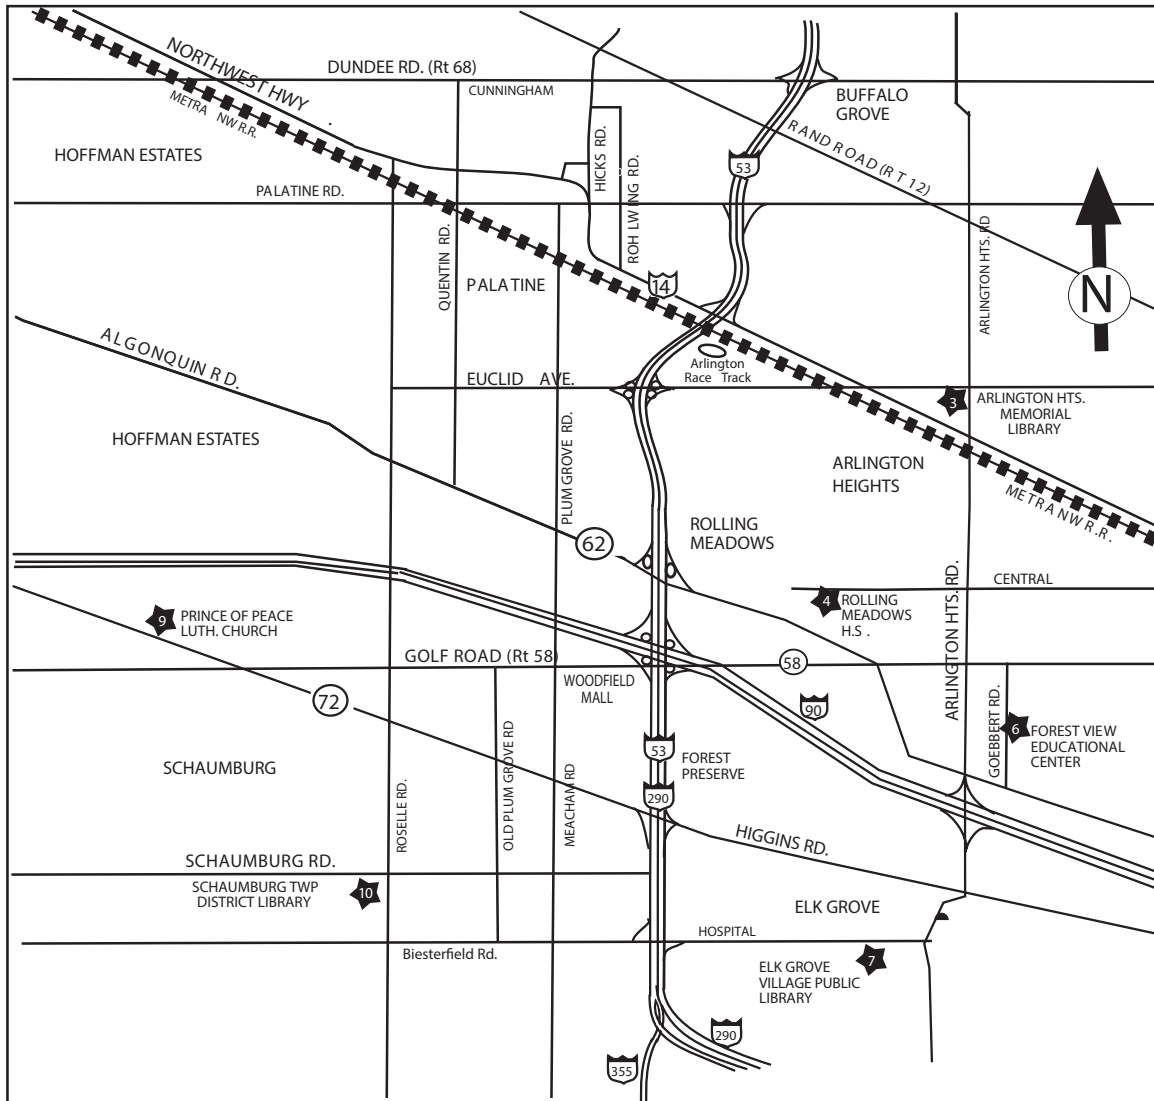

Community Education
TOWNSHIP HIGH SCHOOL DISTRICT 214

Township High School District 214
READ TO LEARN
Adult Literacy/Volunteer Program

READ TO LEARN
1985-2015: 30 Years Providing Service

CLASS LOCATIONS WITHIN
TOWNSHIP HIGH SCHOOL DISTRICT 214

CLASS LOCATIONS

- | | |
|---|---|
| <p>1 WHEELING HIGH SCHOOL LIBRARY
900 S. Elmhurst Road
Wheeling</p> | <p>5 MOUNT PROSPECT PUBLIC LIBRARY
10 S. Emerson Avenue
Mount Prospect</p> |
| <p>2 INDIAN TRAILS PUBLIC LIBRARY
355 Schoenbeck Road
Wheeling</p> | <p>6 FOREST VIEW EDUCATIONAL CENTER
2121 S. Goebbert Road
Arlington Heights</p> |
| <p>3 ARLINGTON HEIGHTS MEMORIAL LIBRARY
500 N. Dunton
Arlington Heights</p> | <p>7 ELK GROVE VILLAGE PUBLIC LIBRARY
1001 Wellington Avenue
Elk Grove Village</p> |
| <p>4 ROLLING MEADOWS HIGH SCHOOL
2901 W. Central
Rolling Meadows</p> | <p>8 OUR SAVIOUR'S LUTHERAN CHURCH
1234 N. Arlington Heights Road
Arlington Heights</p> |

Community Education
TOWNSHIP HIGH SCHOOL DISTRICT 214

Township High School District 214
READ TO LEARN
Adult Literacy/Volunteer Program

READ TO LEARN
1985-2015: 30 Years Providing Service

CLASS LOCATIONS WITHIN
TOWNSHIP HIGH SCHOOL DISTRICT 211

CLASS LOCATIONS

PRINCE OF PEACE LUTHERAN CHURCH
930 W. Higgins Road
Schaumburg

SCHAUMBURG TOWNSHIP DISTRICT LIBRARY
Corner of Schaumburg Road and Roselle Road
Schaumburg